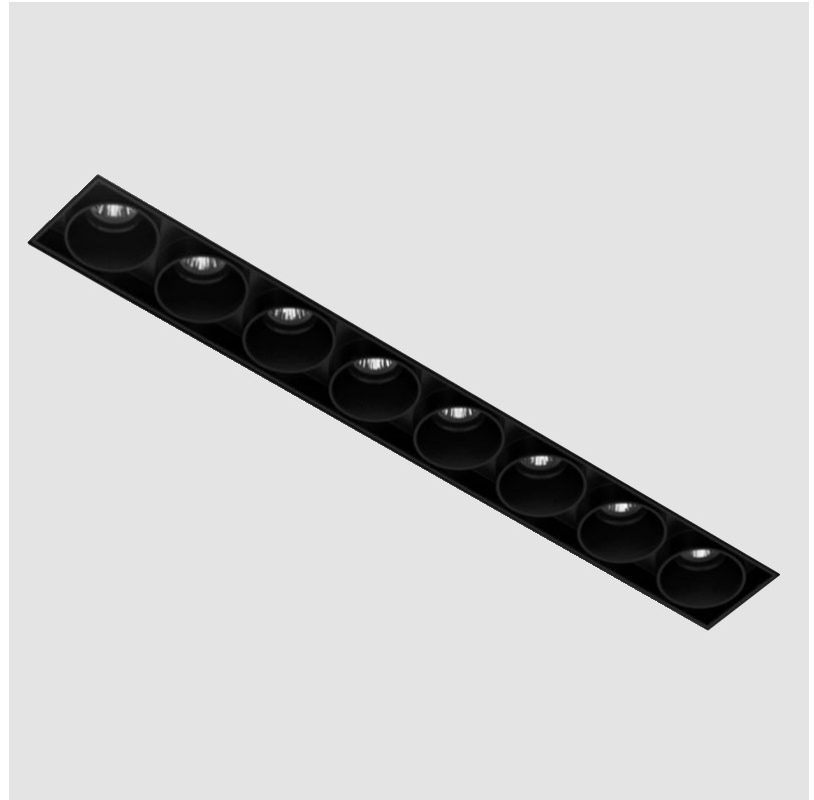

GENERAL

Series: Magiq
Subseries: Magiq 8 Cell
Brand: Prolicht
Division: Architectural
Mounting Type: Trimless
Mounting Location: Ceiling
Subcategory: Downlight

PHYSICAL

Shape: Rectangle
Length (mm): 267
Length (in): 10 1/2
Width (mm): 35
Width (in): 1 3/8
Height (mm): 64
Height (in): 2 1/2
Ceiling Thickness (mm): 12.5
Ceiling Thickness (in): 1/2
Min. Recessing Depth (mm): 100
Min. Recessing Depth (in): 3 15/16
Weight (kg): 0.737
Weight (lbs): 1.61
Fixture Finish: BLK / WHI
Fixture Material: Aluminum Die Cast
Cut-out Measurements: 272mm / 10 11/16" x 42mm / 1 5/8"
Upon Request: Unique Ceiling Thickness

ELECTRICAL

Lamp Type: LED (Zhaga Standard)
Input Wattage (W): 30.2
Total Output Wattage (W): 25.9
Dimming: Tri-Mode (Non-Dimming and Phase Dimming (120Vac only) and 0-10V Dimming)
Driver Included: No
Driver Location: Remote
Driver Type: Constant Current - Universal
Driver Class: Class 2
Input Voltage (V): 120 - 277
Constant Current (MA): 1050

LED

Number of LEDs: 8
Color Temperature (°K): 2700 / 3000 / 3500 / 4000
Max. Delivered Lumen (lm): 1560 / 1700 / 1725 / 1760
CRI: >90 CRI
Lamp Life (hrs): 50000
Upon Request: Special Color Temperature

OPTICAL

Reflector: 8 / 14 / 34
Upon Request: Special Beam Angles

RATINGS AND CERTIFICATIONS

Certified By: CSA Certified to UL and CSA Standards
IP rating: IP20

100mm
3 15/16"

12 1/2 mm
1/2"

272mm x 42mm
10 11/16" x 1 5/8"