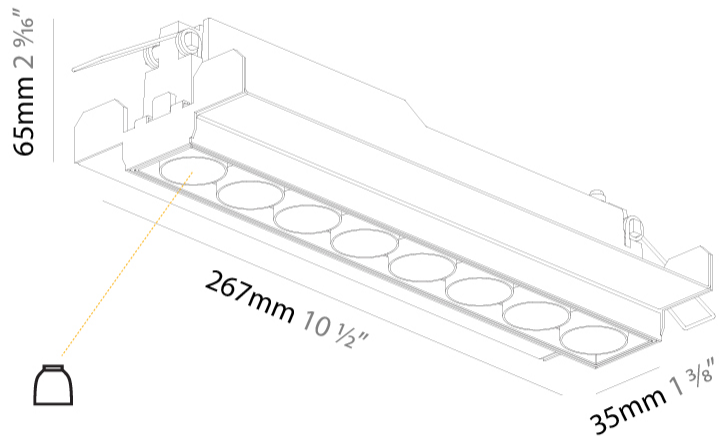

GENERAL

Series: Magiq
Subseries: Magiq 8 Cell
Brand: Prolicht
Division: Architectural
Mounting Type: Trimless
Mounting Location: Ceiling
Subcategory: Downlight

PHYSICAL

Shape: Rectangle
Length (mm): 267
Length (in): 10 1/2
Width (mm): 35
Width (in): 1 3/8
Height (mm): 64
Height (in): 2 1/2
Ceiling Thickness (mm): 12.5
Ceiling Thickness (in): 1/2
Min. Recessing Depth (mm): 100
Min. Recessing Depth (in): 3 15/16
Weight (kg): 0.737
Weight (lbs): 1.61
Fixture Finish: BLK / WHI
Fixture Material: Aluminum Die Cast
Cut-out Measurements: 272mm / 10 11/16" x 42mm / 1 5/8"
Upon Request: Unique Ceiling Thickness

ELECTRICAL

Lamp Type: LED (Zhaga Standard)
Input Wattage (W): 30.2
Total Output Wattage (W): 25.9
Dimming: Tri-Mode (Non-Dimming and Phase Dimming (120Vac only) and 0-10V Dimming)
Driver Included: No
Driver Location: Remote
Driver Type: Constant Current - Universal
Driver Class: Class 2
Input Voltage (V): 120 - 277
Constant Current (MA): 1050

LED

Number of LEDs: 8
Color Temperature (°K): 2700 / 3000 / 3500 / 4000
Max. Delivered Lumen (lm): 1560 / 1700 / 1725 / 1760
CRI: >90 CRI
Lamp Life (hrs): 50000
Upon Request: Special Color Temperature

OPTICAL

Reflector: 8 / 14 / 34
Upon Request: Special Beam Angles

RATINGS AND CERTIFICATIONS

Certified By: CSA Certified to UL and CSA Standards
IP rating: IP20

100mm
3 15/16"

12 1/2 mm
1/2"

272mm x 42mm
10 11/16" x 1 5/8"