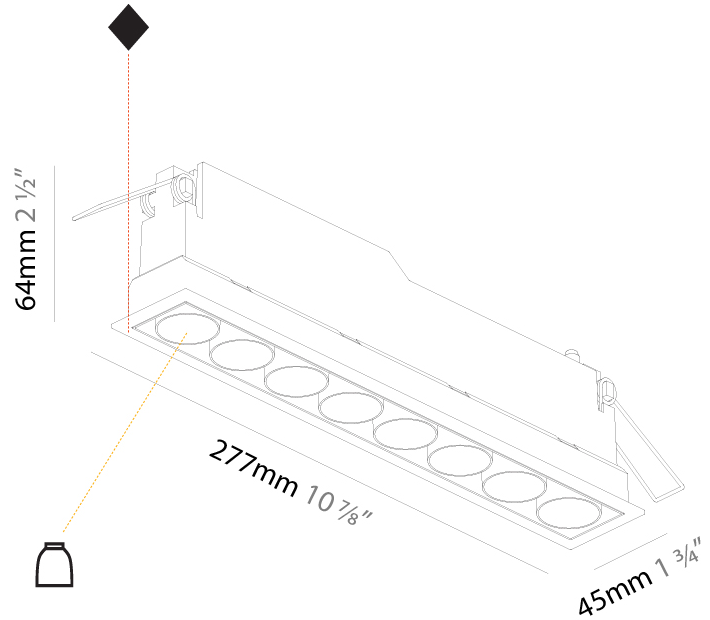

PHYSICAL

Shape: Rectangle
Length (mm): 277
Length (in): 10 7/8
Width (mm): 45
Width (in): 1 3/4
Height (mm): 64
Height (in): 2 1/2
Ceiling Thickness (mm): 10 / 12.5 / 15 / 25 / 30
Ceiling Thickness (in): 3/8 or 1/2 or 9/16 or 1 or 1 3/16
Min. Recessing Depth (mm): 100
Min. Recessing Depth (in): 3 15/16
Light Distribution: Downlight
Weight (kg): 0.518
Weight (lbs): 1.14
Fixture Finish: SSR / BKV / CWI / CRY / HAB / LAG / UFT / ITA / RUA / RUR / MIC / FTG / MYG / TWT / LOD / PUS / FRO / FUP / KIA / POP / BLS / SPG / MEY / GOH / GUM / CHC / COM / ABZ / JAG / OBR / MOS / ROR
Holder Finish: WHI / BLK
Fixture Material: Aluminum Die Cast
Cut-out Measurements: 270mm / 10 5/8" x 38mm / 1 1/2"

ELECTRICAL

Lamp Type: LED (Zhaga Standard)
Input Wattage (W): 27
Total Output Wattage (W): 25.9
Dimming: Tri-Mode (Non-Dimming and Phase Dimming (120Vac only) and 0-10V Dimming)
Driver Included: No
Driver Location: Remote
Driver Type: Constant Current - Universal
Driver Class: Class 2
Input Voltage (V): 120 - 277
Constant Current (MA): 1050

LED

Number of LEDs: 8
Color Temperature (°K): 2700 / 3000 / 3500 / 4000
Max. Delivered Lumen (lm): MAX 1561 / 1685 / 1721 / 1756
Nominal Lumen (lm): 1760 / 1900 / 1940 / 1980
CRI: >90 CRI
Lamp Life (hrs): 50000

OPTICAL

Reflector: 8 / 14 / 34

RATINGS AND CERTIFICATIONS

Certified By: CSA Certified to UL and CSA Standards
IP rating: IP20

100mm
3 15/16"

5 - 30 mm
3/16" - 1 3/16"

270mm x 38mm
10 5/8" x 1 1/2"